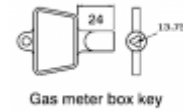

ASEC Yellow Plastic Meter Box Key

Description

A yellow plastic key designed to open meter boxes with a triangular key shape including gas, electricity and water.

Features

- Yellow plastic meter box key by Asec