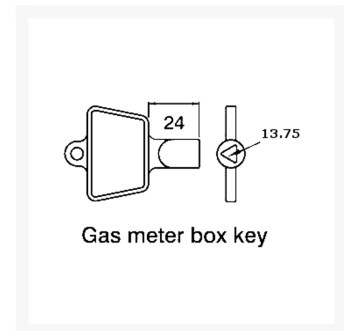

ASEC Yellow Plastic Meter Box Key

Gas meter box key

Description

A yellow plastic key designed to open meter boxes with a triangular key shape including gas, electricity and water.

Features

- Yellow plastic meter box key by Asec