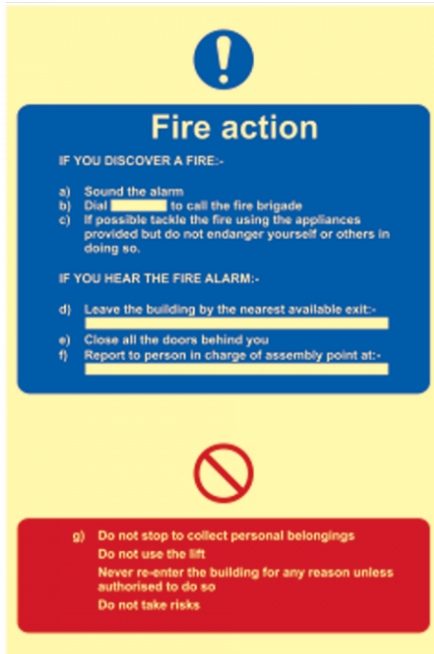

## ASEC Photoluminescent Fire Action Procedure Sign 200mm x 300mm

### Description

---

Fire exit and evacuation sign in photo luminescent finish. In the event of a fire or emergency signs can often be impaired by poor lighting, smoke or even lack of power. The signs remain highly visible even in complete darkness.

### Features

---

- 200mm x 300mm
- Clear and legible safety instructions
- Photoluminescent - glows in the dark