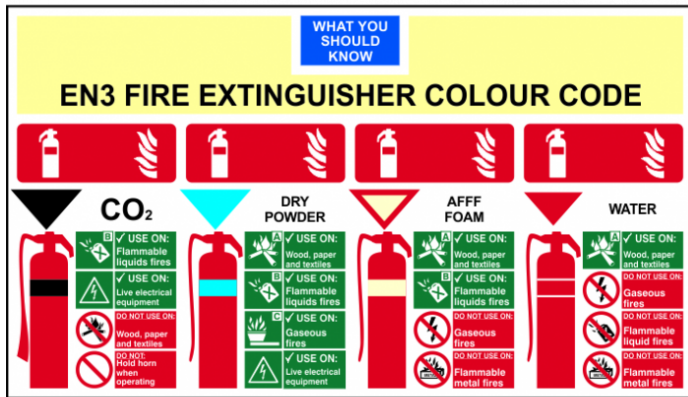

ASEC EN3 Fire Extinguisher Colour Chart 350mm x 200mm

Description

Fire safety conditions colour chart.

Features

- Clear and legible safety instructions
- 350mm x 200mm
- Rigid 1mm PVC board (non adhesive)