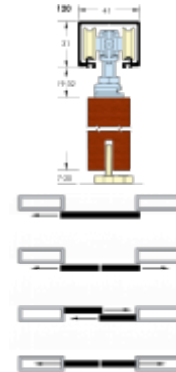

ASEC Single Run Sliding Door Gear

Description

The Asec Single Run sliding door system is designed for lightweight single internal sliding panel doors and has a top hung design constructed from aluminium, ideal for room dividing partitions. It features a clip on hanger plate which makes light work of installation and adjustment as well as 4 wheels with nylon tyres and ball race for smooth and quiet motion.

Features

- Various opening widths available
- Precision sealed bearings for durability and noise reduction
- Easy height adjustment with spanner (supplied)
- Quick snap connection with slide feed

Product Table