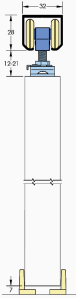

ASEC Single Run Sliding Door Gear

Description

The Asec Single Run sliding door system is designed for lightweight single internal sliding panel doors and has a top hung design constructed from aluminium, ideal for room dividing partitions. It features a clip on hanger plate which makes light work of installation and adjustment as well as 4 wheels with nylon tyres and ball race for smooth and quiet motion.

Features

- Easy height adjustment with spanner (supplied)
- Quick snap connection with slide feed
- Precision sealed bearings for durability and noise reduction
- Various opening widths available

Product Table

AS10913

2000mm Up to 120Kg

AS10911

2000mm Up to 60Kg

AS10912

3000mm Up to 120Kg

AS10914

3000mm Up to 60Kg