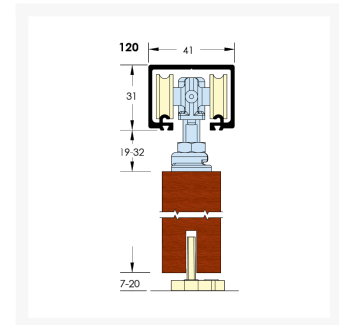

ASEC Single Run Sliding Door Gear

Description

The Asec Single Run sliding door system is designed for lightweight single internal sliding panel doors and has a top hung design constructed from aluminium, ideal for room dividing partitions. It features a clip on hanger plate which makes light work of installation and adjustment as well as 4 wheels with nylon tyres and ball race for smooth and quiet motion.

Features

- Easy height adjustment with spanner (supplied)
- Quick snap connection with slide feed
- Precision sealed bearings for durability and noise reduction
- Various opening widths available

Product Table