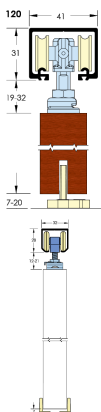

ASEC Single Run Sliding Door Gear

Description

The Asec Single Run sliding door system is designed for lightweight single internal sliding panel doors and has a top hung design constructed from aluminium, ideal for room dividing partitions. It features a clip on hanger plate which makes light work of installation and adjustment as well as 4 wheels with nylon tyres and ball race for smooth and quiet motion.

Features

- Various opening widths available
- Precision sealed bearings for durability and noise reduction
- Easy height adjustment with spanner (supplied)
- Quick snap connection with slide feed

Product Table

AS10913

2000mm Up to 120Kg

AS10911

2000mm Up to 60Kg

AS10914

3000mm Up to 120Kg

AS10912

3000mm Up to 60Kg