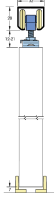

ASEC Single Run Sliding Door Gear

Description

The Asec Single Run sliding door system is designed for lightweight single internal sliding panel doors and has a top hung design constructed from aluminium, ideal for room dividing partitions. It features a clip on hanger plate which makes light work of installation and adjustment as well as 4 wheels with nylon tyres and ball race for smooth and quiet motion.

Features

- Various opening widths available
- Precision sealed bearings for durability and noise reduction
- Easy height adjustment with spanner (supplied)
- Quick snap connection with slide feed

Product Table

AS10913

2000mm Up to 120Kg

AS10911

2000mm Up to 60Kg

AS10914

3000mm Up to 120Kg

AS10912

3000mm Up to 60Kg