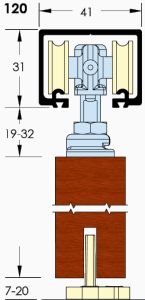

Features

- Easy height adjustment with spanner (supplied)
- Quick snap connection with slide feed
- Precision sealed bearings for durability and noise reduction
- Various opening widths available

Product Table

AS10913

2000mm Up to 120Kg

AS10911

2000mm Up to 60Kg

AS10912

3000mm Up to 120Kg

AS10914

3000mm Up to 60Kg