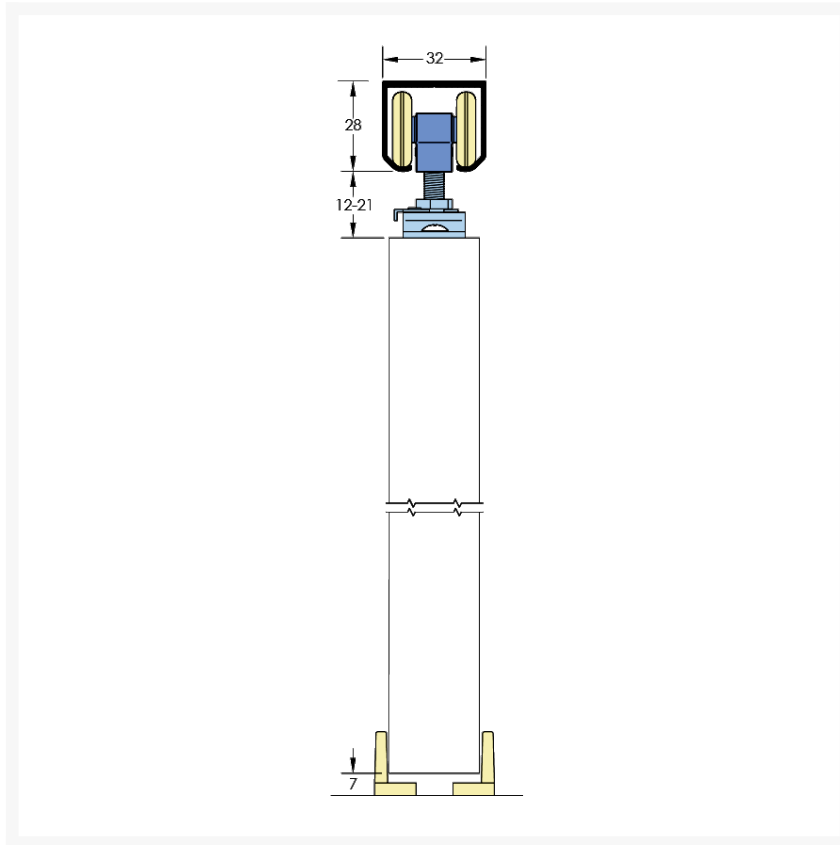

ASEC Single Run Sliding Door Gear

Description

The Asec Single Run sliding door system is designed for lightweight single internal sliding panel doors and has a top hung design constructed from aluminium, ideal for room dividing partitions. It features a clip on hanger plate which makes light work of installation and adjustment as well as 4 wheels with nylon tyres and ball race for smooth and quiet motion.

Features

- Easy height adjustment with spanner (supplied)
- Quick snap connection with slide feed
- Precision sealed bearings for durability and noise reduction
- Various opening widths available

Product Table

AS10913

2000mm Up to 120Kg

AS10911

2000mm Up to 60Kg

AS10912

3000mm Up to 120Kg

AS10914

3000mm Up to 60Kg