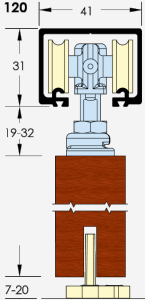

ASEC Single Run Sliding Door Gear

Description

The Asec Single Run sliding door system is designed for lightweight single internal sliding panel doors and has a top hung design constructed from aluminium, ideal for room dividing partitions. It features a clip on hanger plate which makes light work of installation and adjustment as well as 4 wheels with nylon tyres and ball race for smooth and quiet motion.

Features

- Easy height adjustment with spanner (supplied)
- Quick snap connection with slide feed
- Precision sealed bearings for durability and noise reduction
- Various opening widths available

Product Table