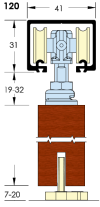

Features

- Various opening widths available
- Precision sealed bearings for durability and noise reduction
- Easy height adjustment with spanner (supplied)
- Quick snap connection with slide feed

Product Table

AS10913

2000mm Up to 120Kg

AS10911

2000mm Up to 60Kg

AS10914

3000mm Up to 120Kg

AS10912

3000mm Up to 60Kg