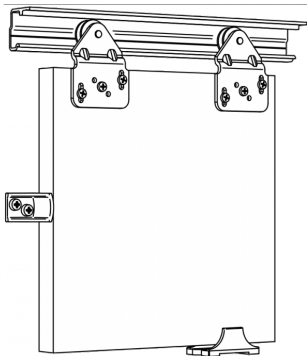

ASEC Sliding Wardrobe Single Gear

Description

The Asec Sliding Wardrobe Single Gear system is designed to be used with a built in top hung sliding panel on a single track (e.g. wardrobes and cupboards) of up to 50kg. The nylon wheeled bearing hangers, precision sealing and aluminium track help to give a silent operation and longer lifespan and they are easily height adjustable.

Features

- Various opening widths
- Precision sealed bearings for durability and noise reduction
- Suitable for a thin to medium density fibre MDF board
- Adjustable face fix hanger
- Heavy duty slide

Product Table