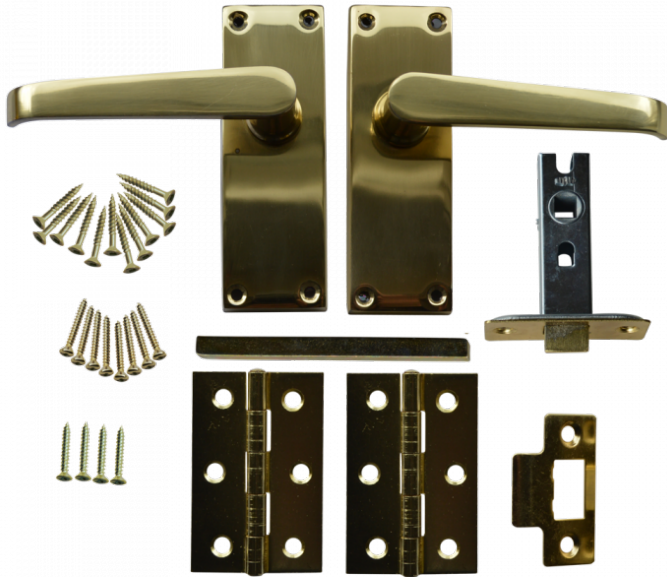

ASEC 63mm Victorian Flat Mortice Latch Door Handle Pack with Butt Hinges

Description

The Asec Victorian Flat Mortice Latch Door Handle Pack is a complete kit featuring everything required for fitting both domestic and office door furniture. With two flat Victorian lever handles, two hinges, 8mm spindle and a 63mm tubular latch, the pack is supplied with all required fixings and fitting instructions, providing an attractive and easy to install handle solution.

5 Year Guarantee

Features

- Includes 2 x brass plated steel hinges and tubular latch
- Designed for interior doors
- 5 year guarantee
- All fixings included

Product Table
