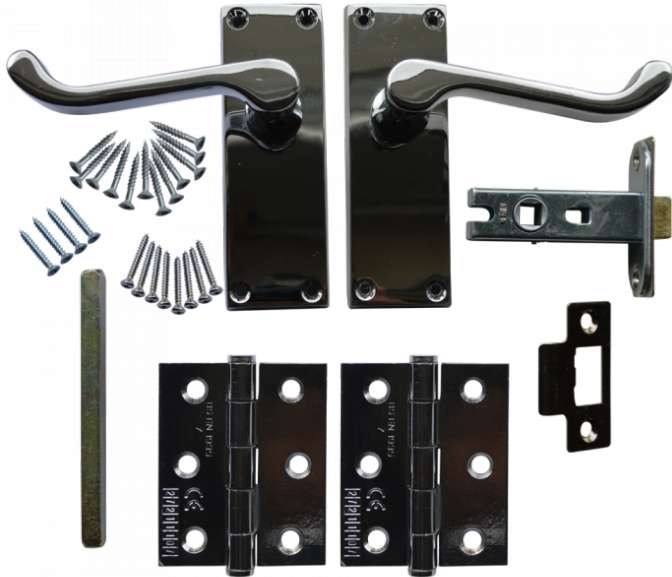

ASEC Scroll Mortice Latch Door Handle Pack Grade 7 Hinges

Description

The Asec Scroll Mortice Latch Door Handle Pack is a complete kit featuring everything required for fitting both domestic and office door furniture. With two scroll design lever handles, 8mm spindle, 63mm tubular latch, and grade 7 hinges, the pack is supplied with all required fixings and fitting instructions, providing an attractive and easy to install handle solution.

10 Year Guarantee

Features

- Hinges are Grade 7
- Includes 2 x chrome plated steel hinges and a 63mm tubular latch
- Designed for interior doors
- 10 year guarantee
- All fixings included

Product Table

AS11424
Chrome Plated