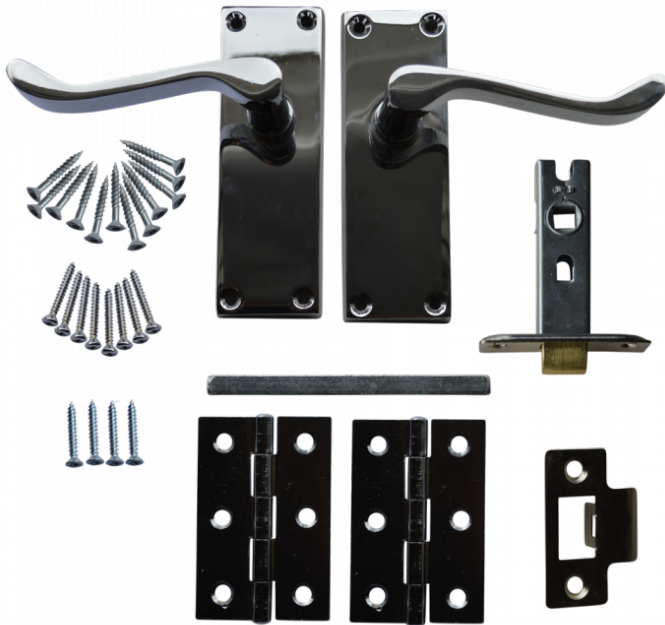

ASEC Scroll Mortise Latch Door Handle Pack with Butt Hinges

Description

The Asec Scroll Mortise Latch Door Handle Pack is a complete kit featuring everything required for fitting both domestic and office door furniture. With two scroll design lever handles, two hinges, 8mm spindle and a 63mm tubular latch, this pack is supplied with all required fixings and fitting instructions, providing an attractive and easy to install handle solution.

5 Year Guarantee

Features

- Includes 2 x chrome plated steel hinges and a 63mm tubular latch
- Designed for interior doors
- 5 year guarantee
- All fixings included

Product Table
