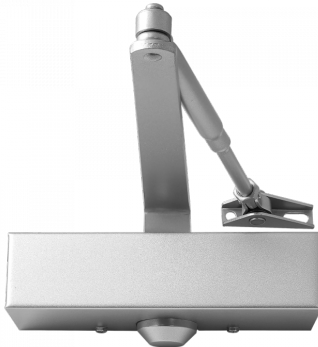

ASEC Size 3 Contract Door Closer with Cover

Description

This adjustable, fire tested and CE marked overhead door closer from Asec is available in a variety of attractive finishes, and is suited for maximum door widths/weights of 950mm/60Kg. It has a fixed strength of size 3, however it is power adjustable by position, and suits universal application (Fig 1, 66 & 61).

Adjustable Closing Action

Adjustable Latch Action

Fire Tested

Reversible Handing

Features

- Universal Application (Fig 1, 66 & 61)
- Power Adjustable by Position
- Included in successful fire test to EN1634
- CE marked against EN1154 in fig 1 applications
- Adjustable Sweep Speed & Latch Speed