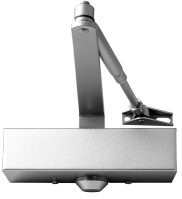

ASEC Size 3 Contract Door Closer with Cover

Description

This adjustable, fire tested and CE marked overhead door closer from Asec is available in a variety of attractive finishes, and is suited for maximum door widths/weights of 950mm/60Kg. It has a fixed strength of size 3, however it is power adjustable by position, and suits universal application (Fig 1, 66 & 61).

Adjustable Closing Action

Adjustable Latch Action

Fire Tested

Reversible Handing

Features

- Universal Application (Fig 1, 66 & 61)
- Power Adjustable by Position
- Included in successful fire test to EN1634
- CE marked against EN1154 in fig 1 applications
- Adjustable Sweep Speed & Latch Speed

Product Table

AS11414

PSS

AS11412
Silver

AS11413
SSS