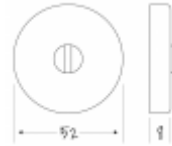

ASEC URBAN Bathroom Escutcheon to suit Portland & Seattle Door Furniture

Description

The innovative P5 range from the Asec Urban range provides superior resistance and performance at a competitive price. This attractive bathroom escutcheon set is both stain and scratch resistant, making it ideal for harsh environments such as coastal areas. It is suitable for internal use, supplied with fixing screws and comes with a 10 year guarantee.

10 Year
Guarantee

Fire Tested

Weather Resistant

Features

- 10 year guarantee
- Salt Spray Tested to 500 Hours
- Supplied in pairs complete with wood screws
- Suitable for internal use
- 52mm diameter rose backplate