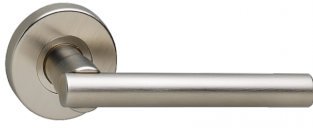

ASEC URBAN Denver Lever on Round Rose Door Furniture

Description

Asec Urban brass-based Denver Lever on Rose furniture combines superior function with intelligent design. Salt spray tested to 500 hours, this sturdy furniture offers smooth operation and outstanding protection. The Denver collection of modern round rose lever furniture are suitable for internal and external use, supplied in pairs complete with fixing screws and come with a 10 year guarantee.

10 Year Guarantee

Features

- Lever on Rose with concealed fixing
- Smooth operation
- 10 year guarantee
- Supplied in pairs with wood screws and 45mm inter bolts suitable for standard 35mm doors
- Suitable for internal & external use
- 120mm length handle on a 52mm diameter rose backplate

Product Table

AS10985

Satin Nickel (Visi)