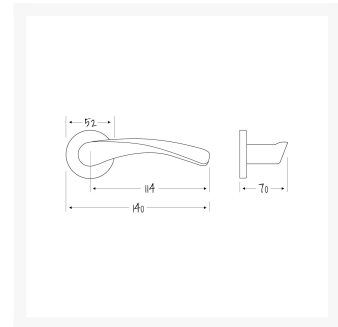

ASEC URBAN Phoenix Round Rose Latch Furniture

Description

The Phoenix Lever on Rose door furniture with concealed fixings from the Asec Urban range is made from a new alloy based material with added Titanium for increased strength and durability. They are suitable for internal use, supplied in pairs complete with fixing screws and come with a 10 year guarantee.

10 Year Guarantee

Fire Tested

Features

- Suitable for internal use
- 130mm length lever on a 52mm diameter backplate
- Durable alloy/aluminium material
- 10 year guarantee
- Smooth operation
- Lever on Rose with concealed fixing