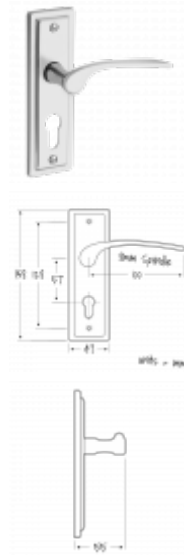

ASEC URBAN New York Euro Lever on Plate Door Furniture

Description

Asec Urban New York Euro Lever on Plate made from premium quality brass combines superior function with intelligent design. Salt spray tested to 500 hours, spring performance tested to 200,000 cycles and fire rated 30/60 FD, this sturdy furniture offers smooth operation and outstanding protection. The New York collection of modern Euro profile furniture are suitable for internal and external use, supplied in pairs, complete with fixing screws and come with a 10 year guarantee.

10 Year Guarantee

60 Minute Fire Rating

Operated By Euro Cylinder

Fire Tested

Weather Resistant

Features

- Modern design
- Supplied in pairs with wood screws and 45mm inter bolts suitable for standard 35mm doors
- 10 year guarantee
- Suitable for internal and external use
- Fire tested 30/60 FD
- 110mm length lever on a 158mm backplate

Product Table

AS10989

Polished Nickel (Visi)