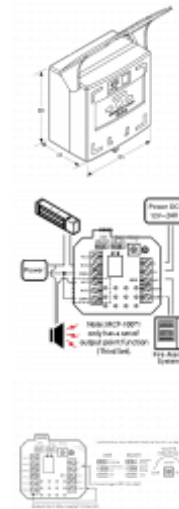

ASEC Resettable Illuminated Triple Pole Call Point

Description

This triple pole, resettable green plastic call point from Asec features an LED status indicator and an adjustable alarm volume.

Features

- COM / NO / NC change-over-contacts x 2
- Adjustable alarm volume
- Coloured LED status indicator
- Triple pole
- Green plastic casing
- Resettable

Product Table

AS10996
Triple Pole