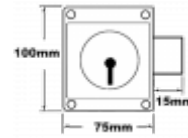

## ASEC 75mm Press Lock

### Features

---

- Case Depth: 75mm
- Opening inwards or outwards
- Suitable for doors hinged on left or right

### Product Table

---

**AS10917**

75mm (3 Inch) Black