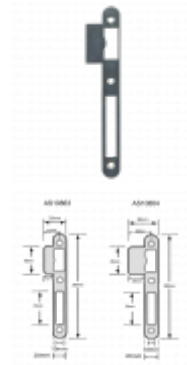

ASEC Timber Centre Keep

Description

Centre keep from Asec to suit timber doors.

Features

- Countersunk holes for flush fitting
- Reversible
- Centre keep to suit timber doors

Product Table

AS10863
To Suit 44mm Door

AS10864
To Suit 56mm Door