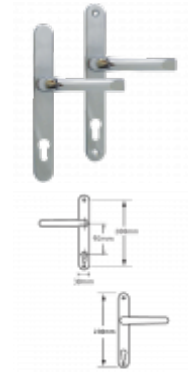

ASEC Lever/Lever UPVC Furniture To Suit Roto - 230mm Backplate

Description

This Asec unsprung lever / lever UPVC furniture is to suit Roto multi-point locks, it has a euro cylinder cut out, bolt through fixings and is available in a variety of finishes.

92mm Centres

Operated By Euro
Cylinder

Reversible Handing

Features

- Unsprung
- Bolt through fixings
- Available in a range of attractive finishes
- 230mm backplate
- To suit Roto multi-point locks
- Supplied with 8mm spindle and fixing screws
- Non handed