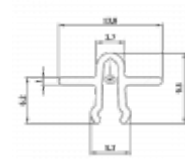

ASEC Veka Snap It Patio Track

Description

Easy to install Asec Veka snap it patio track.

Features

- Width: 13.8mm
- Length: 2.4m
- Easy to install
- Solid metal construction

Product Table

AS10610

2.4m x 13.8mm Snap It Patio Track