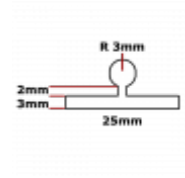

Description

Easy to install Asec All Round Patio Track.

Features

- Width: 25mm
- Length: 2.4m
- Easy to install
- Solid metal construction