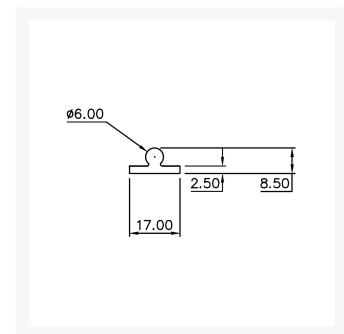

ASEC Mini Patio Track

Description

Easy to install Asec Mini Patio Track.

Features

- Easy to install
- Solid metal construction
- Length: 2.4m
- Width: 17mm

Product Table

AS10608

2.4m X 17mm Mini Patio Track