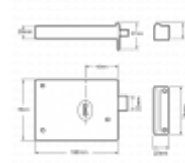

ASEC 1 Lever Double Handed Rim Deadlock - 100mm

Description

Double handed rim deadlock by Asec with a case depth of 100mm.

Supplied With 2
Keys

Keyed To Differ

Reversible Handing

Features

- Supplied complete with 2 keys
- Easy to install
- Double handed