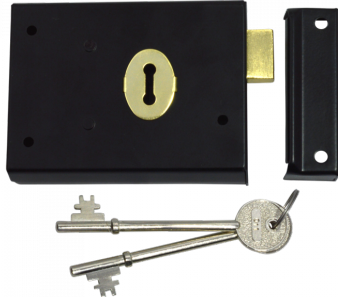

ASEC 1 Lever Double Handed Rim Deadlock - 100mm

Description

Double handed rim deadlock by Asec with a case depth of 100mm.

Supplied With 2
Keys

Keyed To Differ

Reversible Handing

Features

- Supplied complete with 2 keys
- Easy to install
- Double handed

Product Table

AS10529

Black