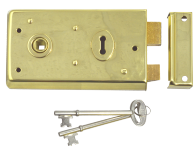

ASEC 1 Lever Double Handed Rimlock - 140mm

Description

Double handed rimlock by Asec with a case depth of 140mm.

Supplied With 2
Keys

Keyed To Differ

Reversible Handing

Features

- Easy to install
- Supplied complete with 2 keys
- Double handed

Product Table

AS10527

Black

AS10528

Brass