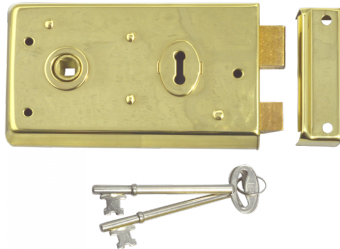

ASEC 1 Lever Double Handed Rimlock - 140mm

Description

Double handed rimlock by Asec with a case depth of 140mm.

Supplied With 2
Keys

Keyed To Differ

Reversible Handing

Features

- Easy to install
- Supplied complete with 2 keys
- Double handed

Product Table

AS10527

Black

AS10528

Brass