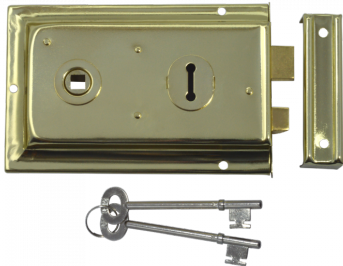

# ASEC 1 Lever Double Handed Flanged Rimlock - 150mm

## Description

Double handed flanged rimlock by Asec with a case depth of 150mm.

Supplied With 2  
Keys

Keyed To Differ

Reversible Handing

## Features

- Easy to install
- Supplied complete with 2 keys
- Flanged
- Double handed