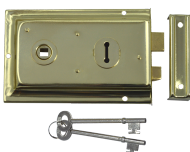

AS10525
Brass