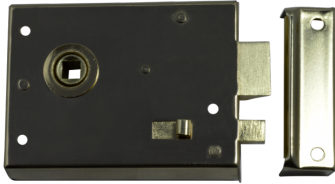

ASEC Rim Latch & Snib - 100mm

Description

Asec rim latch with a case depth of 100mm and snib function.

Features

- Easy to install
- 8mm Spindle
- Screws included
- Latch & Snib

Product Table

AS10523

Black

AS10524

Brass