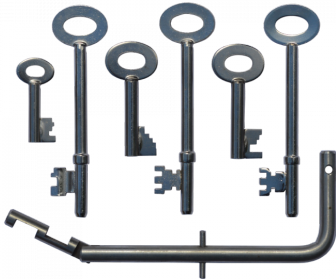

ASEC FB Key Set with 6 Keys including Fireman's Drop Key

Description

A complete set of Fire Brigade keys to suit any situation, this set also includes a Fireman's Drop Key.

Features

- Fireman's Drop Key
- Rim Lock Keys - FB1, FB2 & FB4
- Padlock Keys - FB1, FB11 & FB14

Product Table

AS10454

6 Keys