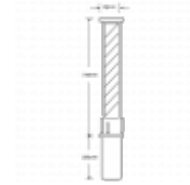

ASEC Round Removable 730mm High Parking Post

Description

The Asec Round Removable Parking Post is a heavy duty post made from 4mm gauge steel. Standing 730mm high, this post has a hinged cover plate and a durable top cop. The post has a stainless steel body which is plated with a layer of zinc to protect it against the elements.

Weather Resistant

Features

- Padlock sold separately
- Stands 730mm high with spigot base concreted to the ground to 290mm depth
- 4mm gauge steel
- Durable top cap
- Stainless steel body with hardened steel shackle
- Unique 'twist out' design

Product Table

AS10433
Removable