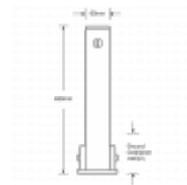

## ASEC Yellow Fold Down 620mm High Parking Post

### Description

---

The ASEC Yellow Fold Down Parking Post incorporates an easy lift and fold down mechanism, and has no need for an additional padlock thanks to its integral lock system. The post is made from 3mm gauge steel, has a ground clearance of 100mm.

### Features

---

- Painted yellow for high visibility
- Ground clearance 100mm
- Extends to 620mm
- Integral radial pin tumbler lock
- 3mm gauge steel
- Easy lift and fold down mechanism