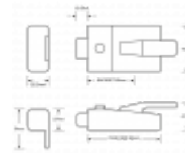

ASEC AS11 Deadbolt Nightlatch

Description

The Asec AS11 Deadbolt operated Nightlatch can be opened with a key from the outside and a lever from the inside.

Supplied With 3 Keys

5 Pin Mechanism

Cylinder Key

Keyed To Differ

Features

- No intermediate latching action
- Prevents accidental lock out
- Deadbolt operated
- Key operation from outside and turn handle operation from inside

Product Table

AS1727

60mm DMG Case Only Boxed