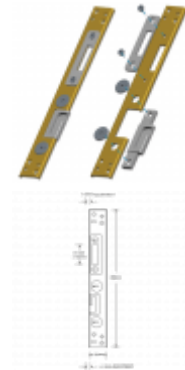

ASEC Modular Repair Lock Keep - Roller & Hook

Description

Roller & Hook keep suitable for use with the Asec Modular Repair Lock System.

Features

- Supplied in pairs
- Steel construction
- Cam fastenings allow full adjustment of each locking point
- Fully adjustable packers
- Keep to suit Asec Modular Repair Locks

Product Table

AS10304
Universal (Pair)