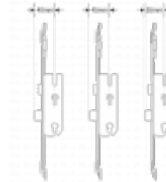

ASEC Lever Operated Latch & Deadbolt Modular Repair Lock Centre Case Kit (Timber Door)

Description

This repair lock euro centre case kit has 3 cases that can be used either stand alone as an overnight lock or as the central component of the ASEC Modular Repair Lock System. They have a 16mm faceplate so is ideally suited for use on UPVC and composite doors.

25mm Backset

30mm Backset

35mm Backset

92mm
Centres

Features

- Can be used as a centre case or overnight lock
- Utilises the 30mm or 35mm faceplate on 25mm to make a 28/92
- 25/92, 30/92 & 35/92 Sizes
- Supplied with adjustable strike & packers
- 20mm Faceplate - Suitable for timber doors

Product Table

AS10297

25/92, 30/92 & 35/92