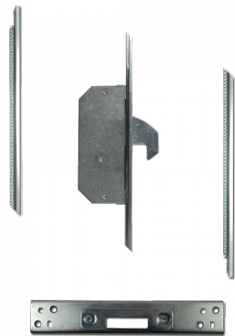

ASEC Modular Repair Lock Locking Point Extensions (Timber Door) - 2 Hook

Description

This 2 hook extension set for the Asec UPVC Modular Repair Lock has a 20mm faceplate which makes it ideal for use on timber / composite doors, the extensions are cropable making them extremely versatile.

Features

- Easy to fit
- Various centre cases available
- Brown variant supplied with adjustable strike & packers
- 20mm Faceplate - Suitable for timber doors

Product Table

AS10302

Brown Supplied With Keeps