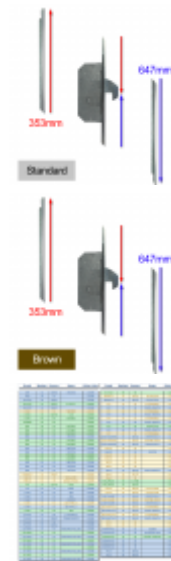

ASEC Modular Repair Lock Locking Point Extensions (Timber Door) - 2 Hook

Description

This 2 hook extension set for the Asec UPVC Modular Repair Lock has a 20mm faceplate which makes it ideal for use on timber / composite doors, the extensions are cropable making them extremely versatile.

Features

- Easy to fit
- Various centre cases available
- Brown variant supplied with adjustable strike & packers
- 20mm Faceplate - Suitable for timber doors

Product Table

AS10302

Brown Supplied With Keeps