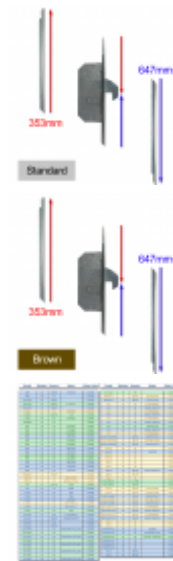

# ASEC Modular Repair Lock Locking Point Extensions (Timber Door) - 2 Hook

## Description

This 2 hook extension set for the Asec UPVC Modular Repair Lock has a 20mm faceplate which makes it ideal for use on timber / composite doors, the extensions are cropable making them extremely versatile.

## Features

- Easy to fit
- Various centre cases available
- Brown variant supplied with adjustable strike & packers
- 20mm Faceplate - Suitable for timber doors