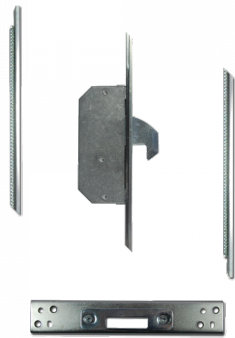

# ASEC Modular Repair Lock Locking Point Extensions (Timber Door) - 2 Hook

## Description

This 2 hook extension set for the Asec UPVC Modular Repair Lock has a 20mm faceplate which makes it ideal for use on timber / composite doors, the extensions are cropable making them extremely versatile.

## Features

- Easy to fit
- Various centre cases available
- Brown variant supplied with adjustable strike & packers
- 20mm Faceplate - Suitable for timber doors