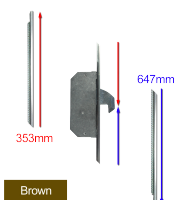

ASEC Modular Repair Lock Locking Point Extensions (Timber Door) - 2 Hook

Description

This 2 hook extension set for the Asec UPVC Modular Repair Lock has a 20mm faceplate which makes it ideal for use on timber / composite doors, the extensions are cropable making them extremely versatile.

Features

- Easy to fit
- Various centre cases available
- Brown variant supplied with adjustable strike & packers
- 20mm Faceplate - Suitable for timber doors

Product Table

AS10302

Brown Supplied With Keeps