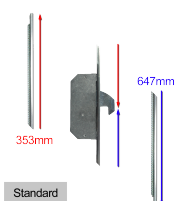

ASEC Modular Repair Lock Locking Point Extensions (Timber Door) - 2 Hook

Description

This 2 hook extension set for the Asec UPVC Modular Repair Lock has a 20mm faceplate which makes it ideal for use on timber / composite doors, the extensions are cropable making them extremely versatile.

Features

- Easy to fit
- Various centre cases available
- Brown variant supplied with adjustable strike & packers
- 20mm Faceplate - Suitable for timber doors

Product Table

AS10302

Brown Supplied With Keeps