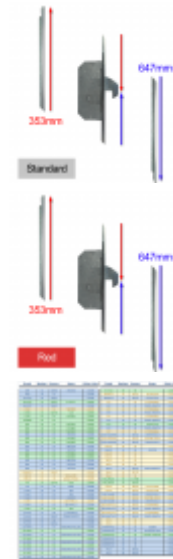

ASEC Modular Repair Lock Locking Point Extensions (UPVC Door) - 2 Hook

Description

This 2 hook extension set for the Asec UPVC Modular Repair Lock has a 16mm faceplate which makes it ideal for use on UPVC / composite doors, the extensions are cropable making them extremely versatile.

Features

- Easy to fit
- Various centre cases available
- Red variant supplied with adjustable strike & packers
- 16mm Faceplate - Suitable for UPVC and composite doors

Product Table

	AS10301 Red Supplied With Keeps
	AS10312 Std