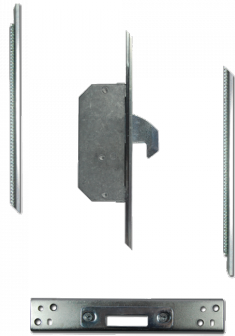

ASEC Modular Repair Lock Locking Point Extensions (UPVC Door) - 2 Hook

Description

This 2 hook extension set for the Asec UPVC Modular Repair Lock has a 16mm faceplate which makes it ideal for use on UPVC / composite doors, the extensions are cropable making them extremely versatile.

Features

- Easy to fit
- Various centre cases available
- Red variant supplied with adjustable strike & packers
- 16mm Faceplate - Suitable for UPVC and composite doors

Product Table

	AS10301 Red Supplied With Keeps
	AS10312 Std