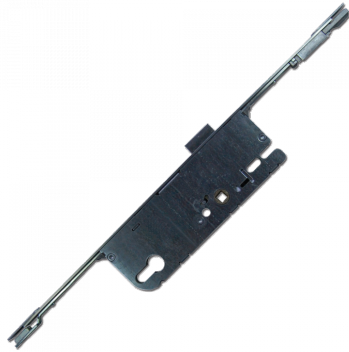

ASEC Lever Operated Latch & Deadbolt Modular Repair Lock Centre Case (Timber Door)

Description

This repair lock euro centre case can be used either stand alone as an overnight lock or as the central component of the ASEC Modular Repair Lock System. It has a 20mm faceplate so is ideally suited for use on timber and composite doors.

45mm Backset

55mm Backset

92mm Centres

Operated By Euro
Cylinder

Features

- Latch & Deadbolt
- Easy to fit
- Various locking point extension pieces available
- Ideally suited for use on timber and composite doors
- 20mm Faceplate - Suitable for timber doors

Product Table

AS10321

45/92 Nightlatch - 20mm Face

AS10322

55/92 - 20mm Face