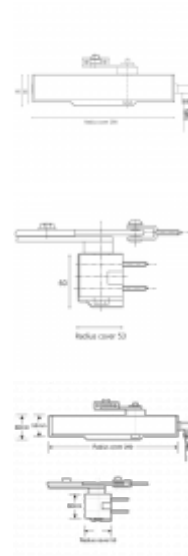

# ASEC E-Mag Size 4 Overhead Electromagnetic Door Closer With Swing Free & Hold Open Facility

## Description

The Asec E-Mag is suitable for use where low opening forces are required, such as care homes, hospitals or where the Equality Act is a consideration. This closer is power size 4 which, when fitted in swing free mode, allows the door to be opened with no resistance.

## Features

- 2 Year Guarantee
- Maximum door width 1100mm & weight 80Kg
- Non handed
- Ideal for use in areas such as care homes, hospitals
- SE - silver finish with matching arm
- On site choice of 'hold open' or "Free swing" functions

## Product Table

---

**AS10273**

Size 4 SE