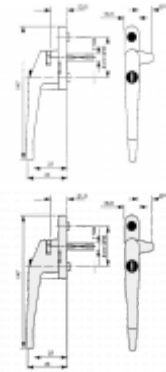

ASEC Cockspur Espag Handle With Spindle

Description

21mm Step height cockspur handle complete with square 40mm drive spindle.

Features

- 21mm step height
- 40mm x 7mm spindle
- Locked and unlocked by key
- Handed

Product Table

AS10203
White - LH

AS10204
White - RH