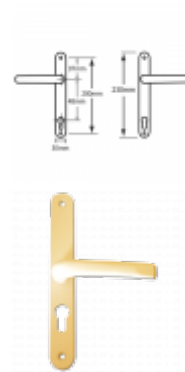

ASEC 48 Lever/Lever UPVC Furniture - 230mm Backplate

Description

This 48mm centre unsprung furniture has been designed to replace the furniture used on Everest and Yale / Union locks with 48mm centres.

48mm Centres

Features

- Unsprung lever set
- To Suit Everest lock
- Non-handed
- Supplied with 8mm Spindle and fixing screws
- Lift Lever

Product Table

AS10194
Gold

AS10193
White