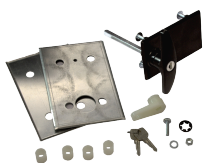

Product Table