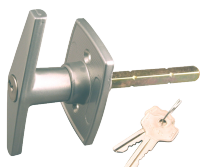

Product Table