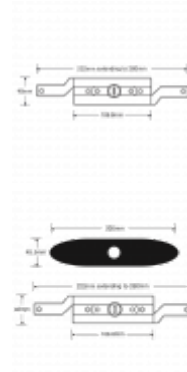

# STEEL-LINE SLINE0010Inline Steel Roller Door Lock

## Description

---

Roller door lock assembly supplied complete with fascia to suit steel roller doors.

Supplied With 2 Keys

Keyed To Differ