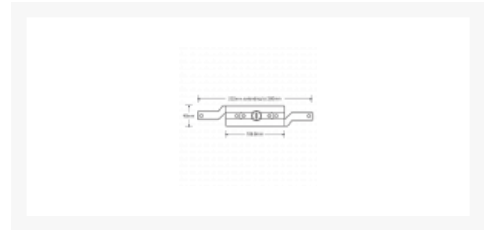

STEEL-LINE SLINE0010Inline Steel Roller Door Lock

Description

Roller door lock assembly supplied complete with fascia to suit steel roller doors.

Supplied With 2 Keys

Keyed To Differ

Features

- Supplied with 2 keys
- Complete with fascia
- Supplied with 2 grub screws

Product Table

 The image shows the AS998 Silver product components, including a main rectangular unit with a circular lens, a separate lens cap, and a small black cable with a connector.	<p>AS998</p> <p>Silver</p>
---	-----------------------------------