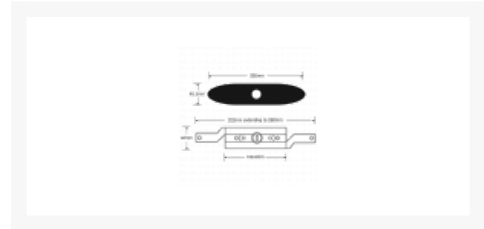

STEEL-LINE SLINE0010Inline Steel Roller Door Lock

Description

Roller door lock assembly supplied complete with fascia to suit steel roller doors.

Supplied With 2 Keys

Keyed To Differ

Features

- Supplied with 2 keys
- Complete with fascia
- Supplied with 2 grub screws

Product Table

 The image shows the AS998 Silver product components, including a main rectangular unit with a circular lens, a separate lens cap, and a small black cable with a connector.	<p>AS998</p> <p>Silver</p>
---	-----------------------------------