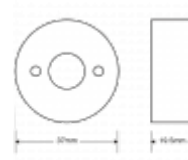

ASEC Garage Door Push Button

Description

Garage Door Push Button for use with any garage door operator.

Weather Resistant

Features

- Supplied with 2 fixing screws
- Legend GARAGE DOOR CONTROL
- For use with any garage door operator