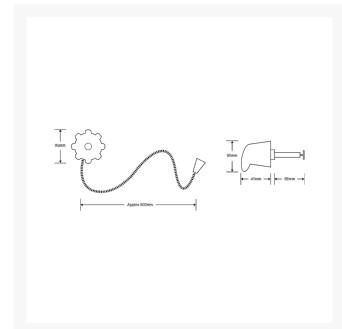

# HORMANN 16803 External Garage Door Handle

## Description

External garage door handle and fixing brackets for Hörmann steel doors on steel frames. Complete with pull down cord.

Weather Resistant