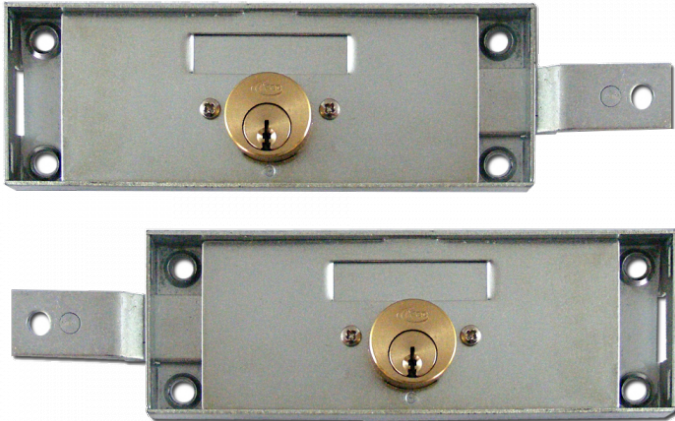

ASEC Roller Shutter Lock - LH & RH Set

Description

155mm x 55mm Twin pack roller shutter locks. Supplied with one of each left hand and right hand lock. Cranked deadbolt that extends 25mm

Features

- Cranked bolts extend by 25mm
- Key entry form both outside and inside
- A pair of shutter locks

Product Table

AS10105

LH & RH Set