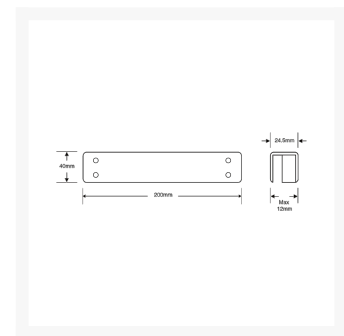

ASEC Glass Door Bracket

Description

A bracket designed to fit 12mm APG Glass door to mount the Asec Shearlock MS41 to the door. It is recommended that Penlock two pack adhesive is used (AS10018)

Features

- Stainless Steel Construction
- Suitable for 12mm Armour Plate Glass

Product Table

AS9972

To Suit MS41SFM & MS41SSM