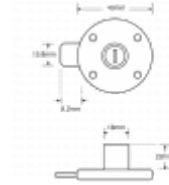

ASEC Round Rim Cupboard Lock

Description

18mm diameter nozzle round backplate deadbolt furniture lock. Supplied keyed to differ with 2 keys.

Keyed To Differ

Features

- Keyed to differ
- 18mm diameter x 22mm nozzle