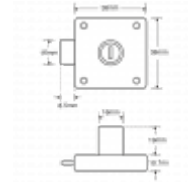

ASEC Deadbolt Furniture Lock Square Plate

Description

16mm diameter nozzle square backplate deadbolt furniture lock.

Supplied With 2 Keys

Cylinder Key

Features

- 16mm diameter x 19mm nozzle

Product Table