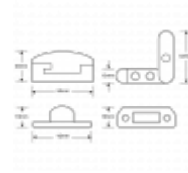

ASEC Window Swing Lock

Description

Ideal additional security window lock suitable for top or side hung wooden casement windows.

Features

- Lock pivots to latch and is secured or released by use of the key
- Supplied with fixing screws
- Suitable for most outward opening hinged windows