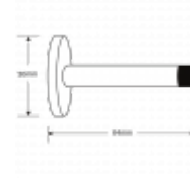

## ASEC Wall Door Stop With Rose

### Description

---

64MM projecting door stop on a 30mm rose

### Product Table

---

**AS3704**

64mm Brass