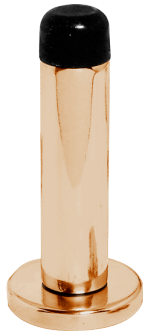

## ASEC Wall Door Stop With Rose

### Description

---

64MM projecting door stop on a 30mm rose

### Features

---

- Concealed fixing
- Polished brass finish

### Product Table

---

**AS3704**

64mm Brass