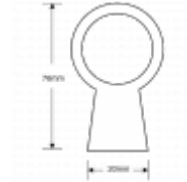

ASEC Victorian Thin Cylinder Pull

Description

A stylish Architectural rim cylinder pull with a tapered pull.

Features

- Architectural design
- Polished chrome

Product Table

AS3582
CP Visi