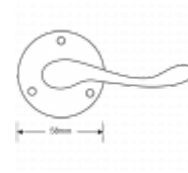

ASEC Victorian Scroll Round Rose Lever Furniture

Description

Victorian scroll lever on a 58mm diameter rose.

Features

- Screw fixing

Product Table

AS3503

PB Visi