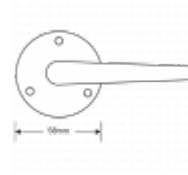

## ASEC Victorian Round Rose Lever Furniture

### Description

---

Victorian Plain lever on a 58mm diameter rose.